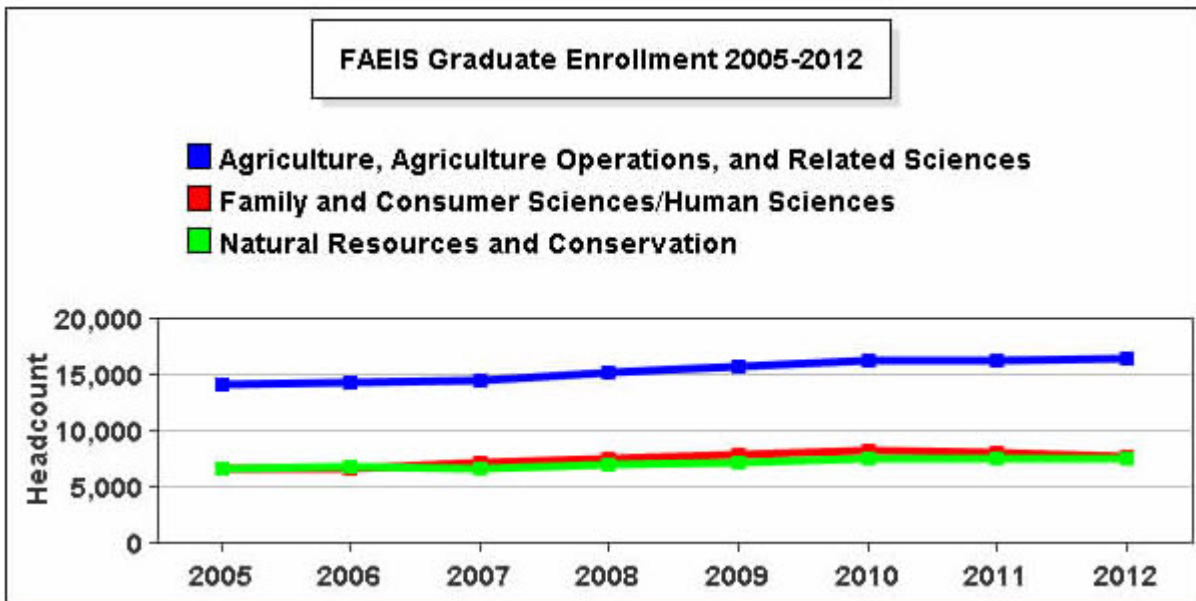

Graduate Enrollment 2005-2012

Figure 2. FAEIS Graduate Enrollment 2005-2012. We can see how Agriculture, Agriculture Operations and Related Sciences programs grew by 1% in 2012 and by 16% since 2005. Family and Consumer Sciences/Human Sciences Programs decreased by 5% in 2012 but grew 17% since 2005. Natural Resources and Conservation Programs decreased by 0.2% in 2012 but increased by 13% since 2005.