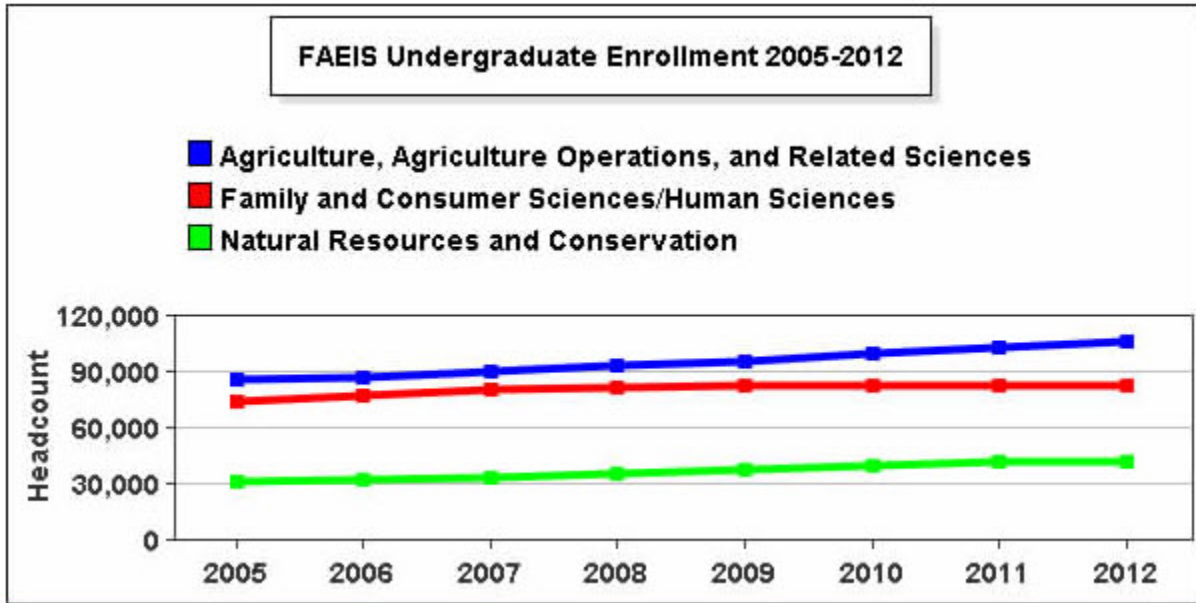

Thanks to everyone who contributes time, data and support for FAEIS. Who knows what the future holds!

Baccalaureate Enrollment 2005-2012

Figure 1. FAEIS Undergraduate Enrollment in 2005-2012. We can see how Agriculture, Agriculture Operations and Related Sciences Programs grew by 4% in 2012 and by 28% since 2005. Family and Consumer Sciences/Human Sciences Programs grew by 2% in 2012 and by 12% since 2005. Natural Resources and Conservation Programs grew by 1% in 2012 and by 41% since 2005.