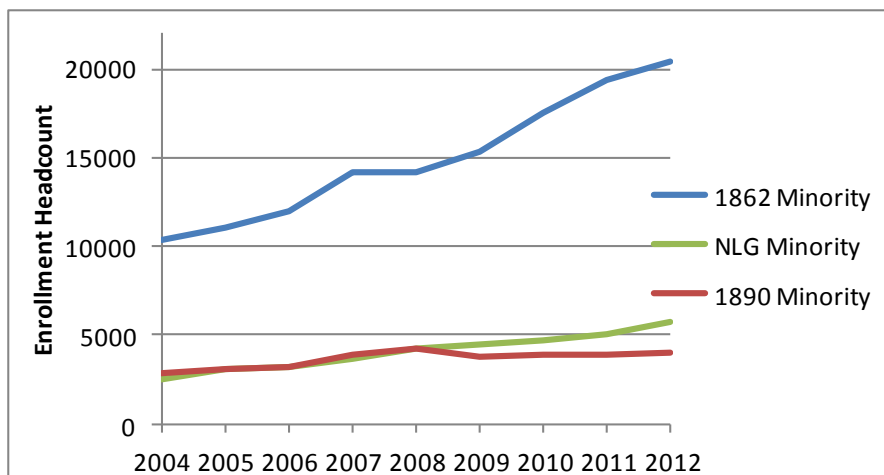

Figure 3. Baccalaureate Enrollment for Minority Students at Different Types of Colleges and Universities (n = 137 universities).