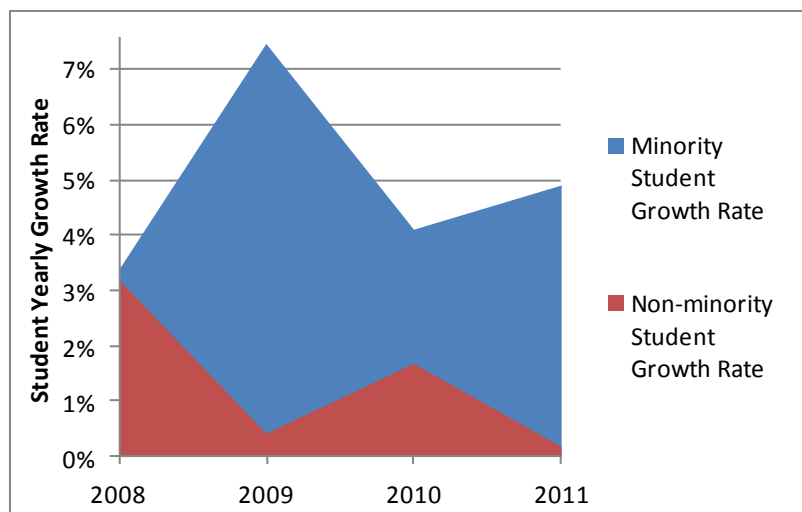

In addition to publishing newsletters, FAEIS presents posters at various academic conferences. Two posters have recently been produced: one for the Virginia Tech Conference on Higher Education Pedagogy (CHEP) on the very related topic of minority growth in Agriculture and Life Sciences Programs, and one for the Virginia Tech Deans' Forum on Global Engagement (DFGE) on the topic of study abroad students in agriculture.

Findings

After investigating growth trends in four minority groups (African-American, Asian, Hispanic, and Caucasian) across five academic areas (Agricultural Economics, Animal Sciences, Apparel and Textiles, Food and Nutrition, and Human Development) from 49 Land-grant colleges and universities, we found that minority growth rates are increasing over four times faster than non-minority students (See Figure 5).

Figure 5. Baccalaureate Enrollment Growth Rate for Minority and Non-minority Students (n = 49 universities).